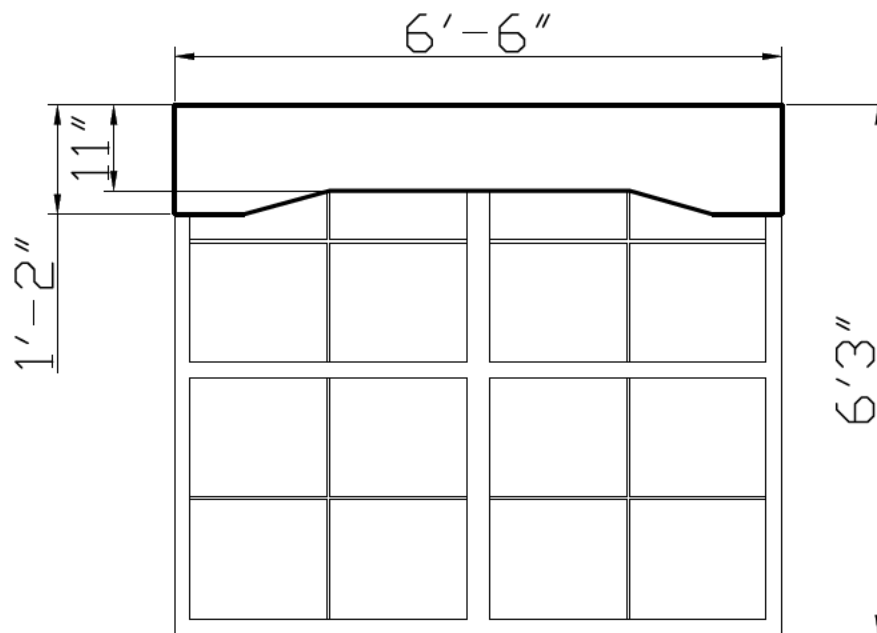

SHAPED UPHOLSTERED CORNICE

LINED DRAPERY ON TRAVERSE ROD

SHEER DRAPERY ON TRAVERSE ROD

INSIDE MOUNT ROLLER SHADE

ROLLER SHADE APPROX 78" W 82: L