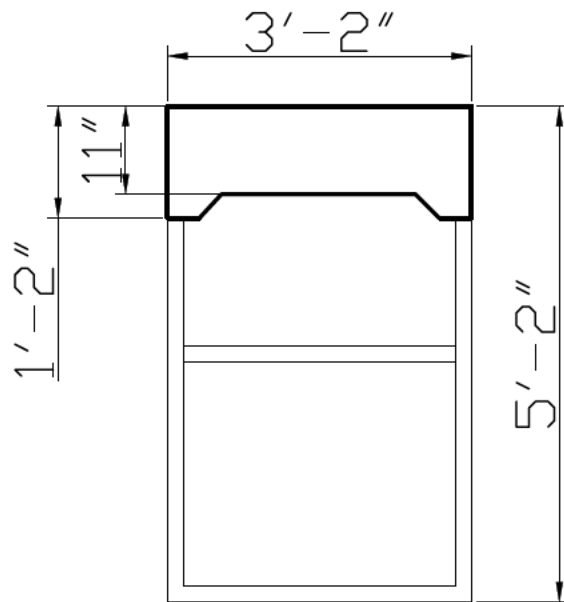

CONFERENCE ROOM

WINDOW A QTY 1

SHAPED UPHOLSTERED CORNICE

LINED DRAPERY ON TRAVERSE ROD

SHEER DRAPERY ON TRAVERSE ROD

INSIDE MOUNT ROLLER SHADE

ROLLER SHADE INSIDE MOUNT APPROX 82" LONG,
SEE ROLLER SHADE NOTE, PG 1