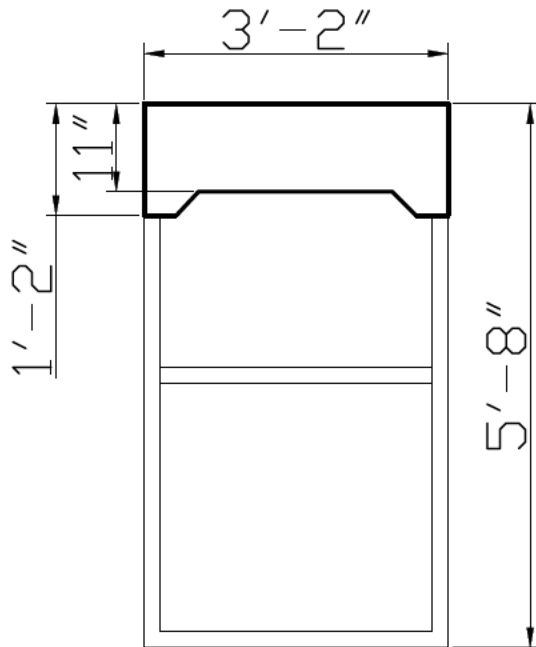

CONFERENCE ROOM

WINDOW A QTY 1

SHAPED UPHOLSTERED CORNICE

LINED DRAPERY ON TRAVERSE ROD

SHEER DRAPERY ON TRAVERSE ROD

INSIDE MOUNT ROLLER SHADE

ROLLER SHADE INSIDE MOUNT APPROX 82" LONG,
SEE ROLLER SHADE NOTE, PG 1