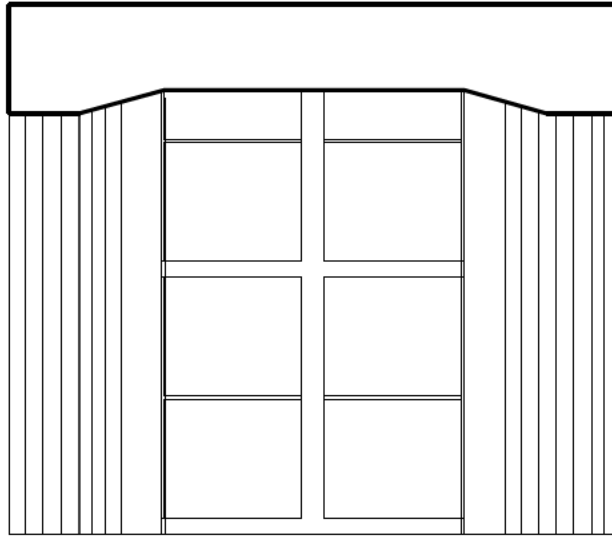

JUDGE OFFICE
WINDOW B QTY 1

SHAPED UPHOLSTERED CORNICE
LINED DRAPERY ON TRAVERSE ROD
SHEER DRAPERY ON TRAVERSE ROD
INSIDE MOUNT ROLLER SHADE

JUDGE OFFICE
(BEHIND DESK)
WINDOW C QTY 1

SHAPED UPHOLSTERED CORNICE
LINED DRAPERY ON TRAVERSE ROD
SHEER DRAPERY ON TRAVERSE ROD
INSIDE MOUNT ROLLER SHADE

CONFERENCE ROOM

WINDOW A QTY 1

SHAPED UPHOLSTERED CORNICE

LINED DRAPERY ON TRAVERSE ROD

SHEER DRAPERY ON TRAVERSE ROD

INSIDE MOUNT ROLLER SHADE

ROLLER SHADE INSIDE MOUNT APPROX 82" LONG,
SEE ROLLER SHADE NOTE, PG 1

CONFERENCE ROOM
WINDOW B QTY 1

SHAPED UPHOLSTERED CORNICE
LINED DRAPERY ON TRAVERSE ROD
SHEER DRAPERY ON TRAVERSE ROD
INSIDE MOUNT ROLLER SHADE

JUDGE'S STUDY

SHAPED UPHOLSTERED CORNICE

LINED DRAPERY ON TRAVERSE ROD