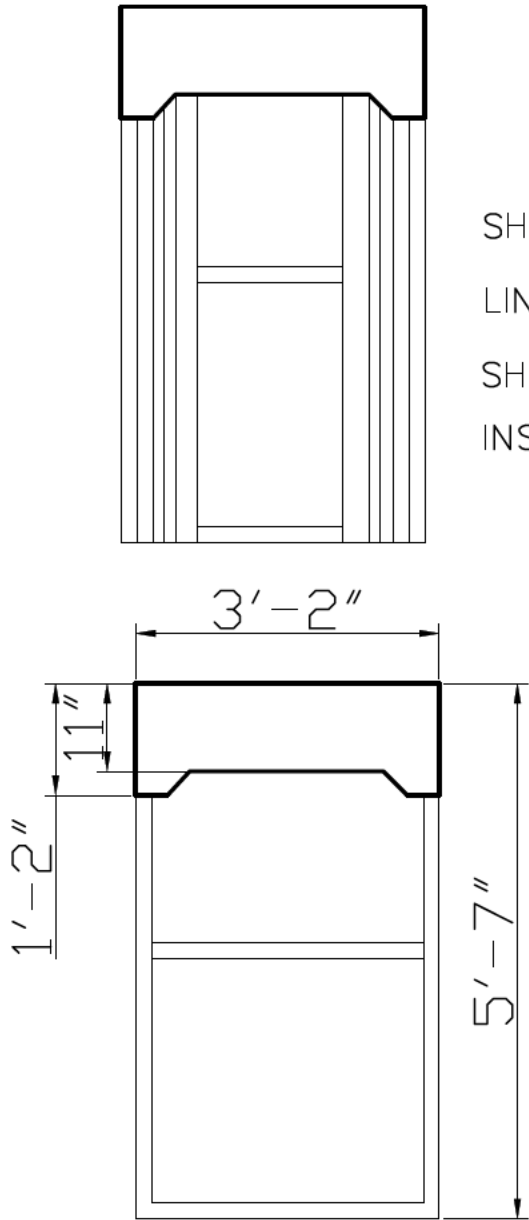

JUDGE OFFICE
WINDOW A QTY 1

SHAPED UPHOLSTERED CORNICE
LINED DRAPERY ON TRAVERSE ROD
SHEER DRAPERY ON TRAVERSE ROD
INSIDE MOUNT ROLLER SHADE