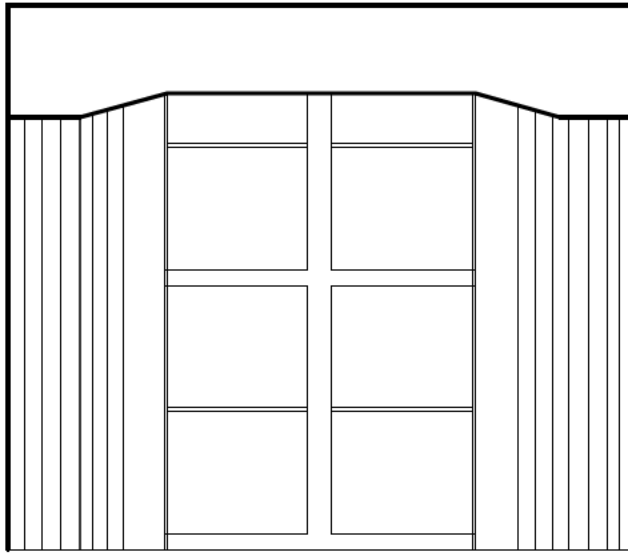

JUDGE OFFICE
WINDOW B QTY 1

SHAPED UPHOLSTERED CORNICE
LINED DRAPERY ON TRAVERSE ROD
SHEER DRAPERY ON TRAVERSE ROD
INSIDE MOUNT ROLLER SHADE

JUDGE OFFICE
(BEHIND DESK)
WINDOW C QTY 1

SHAPED UPHOLSTERED CORNICE
LINED DRAPERY ON TRAVERSE ROD
SHEER DRAPERY ON TRAVERSE ROD
INSIDE MOUNT ROLLER SHADE

CONFERENCE ROOM

WINDOW A QTY 1

SHAPED UPHOLSTERED CORNICE

LINED DRAPERY ON TRAVERSE ROD

SHEER DRAPERY ON TRAVERSE ROD

INSIDE MOUNT ROLLER SHADE

ROLLER SHADE INSIDE MOUNT APPROX 82" LONG,
SEE ROLLER SHADE NOTE, PG 1

CONFERENCE ROOM
WINDOW B QTY 1

SHAPED UPHOLSTERED CORNICE
LINED DRAPERY ON TRAVERSE ROD
SHEER DRAPERY ON TRAVERSE ROD
INSIDE MOUNT ROLLER SHADE

JUDGE'S STUDY

SHAPED UPHOLSTERED CORNICE

LINED DRAPERY ON TRAVERSE ROD