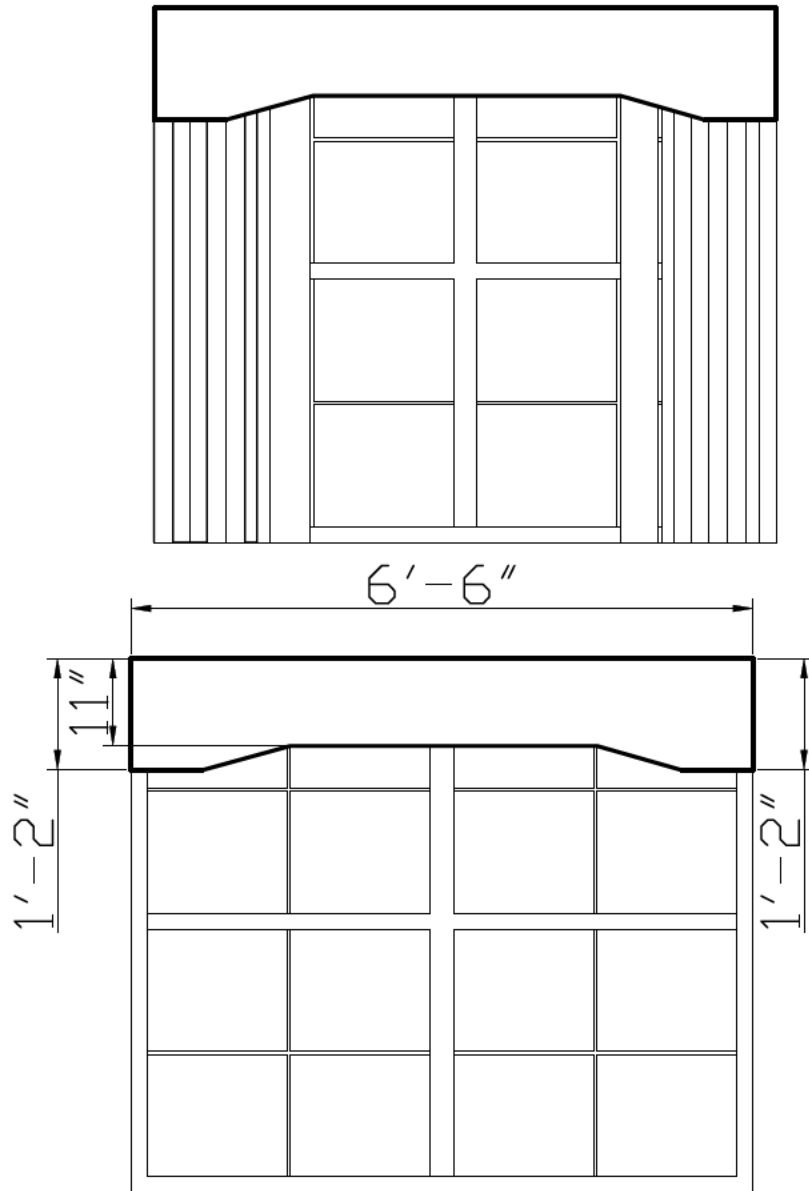

Judge Clay Theodore Levin Building, Detroit MI

14 Windows Total

page 1 of 10

Drawings are dimensioned for estimating purposes only. Final site measuring required prior to fabrication.

Item	Manufacturer	Style	Color	Comments
Roller Shades Qty 15	Hunter Douglas	Contract Roller RB500 Plus	Fabric: ECOL40 - Sheerweave 4000 Ecoli Color: 58 - Chalk	Inside mount approximately 15" above suspended ceiling.
Drapery Hardware	Kirsch	Architrac Series 94003	white	Baton draw in clerks offices, cord draw in all other areas. Hardware to be installed at the suspended ceiling.
Sheer fabric and construction	Pindler	5953 Camberly	Cloud	130" sheer, 100% poly, unlined, 3 X fullness, pinch pleated, split draw
Drapery Fabric- Judge, study, conference, Diane	JF Fabrics	Brody	33S7331	57" 100% poly, lined with FR rated lining, 2 1/2 X fullness, pinch pleated, split draw
Drapery Fabric- 4 Clerks Offices	JF Fabrics	Omni	32S7411	58" 100% Poly, lined with FR rated lining, 2 1/2 X fullness, pinch pleated, split draw
Cornice Fabric	Stout Fabrics	Poseidon	Linen	54" 100% poly, Flame retardant NFPA260A class 1
Cornice Style		Shaped		See drawings for dimensions. There is an existing crown molding that will butt up to the sides of the cornices. Site measure with care for proper installation

JUDGE OFFICE
WINDOW B QTY 1

SHAPED UPHOLSTERED CORNICE
LINED DRAPERY ON TRAVERSE ROD
SHEER DRAPERY ON TRAVERSE ROD
INSIDE MOUNT ROLLER SHADE

JUDGE OFFICE
(BEHIND DESK)
WINDOW C QTY 1

SHAPED UPHOLSTERED CORNICE
LINED DRAPERY ON TRAVERSE ROD
SHEER DRAPERY ON TRAVERSE ROD
INSIDE MOUNT ROLLER SHADE

CONFERENCE ROOM

WINDOW A QTY 1

SHAPED UPHOLSTERED CORNICE

LINED DRAPERY ON TRAVERSE ROD

SHEER DRAPERY ON TRAVERSE ROD

INSIDE MOUNT ROLLER SHADE

ROLLER SHADE INSIDE MOUNT APPROX 82" LONG,
SEE ROLLER SHADE NOTE, PG 1