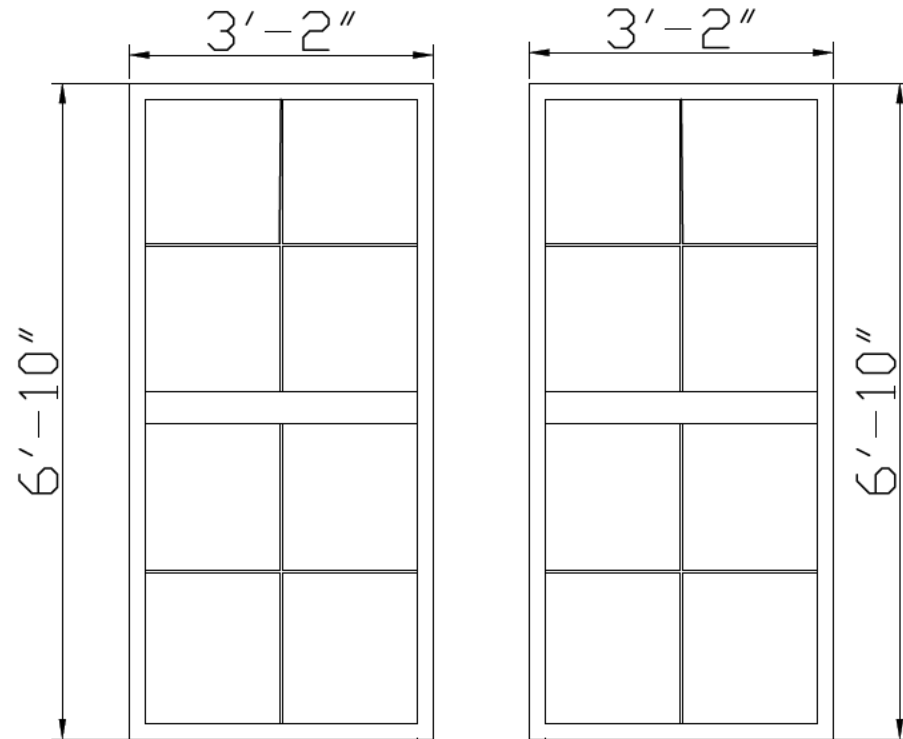

4 CLERK OFFICES
1 WINDOW PER ROOM

LINED DRAPERY ON TRAVERSE ROD
SHEER DRAPERY ON TRAVERSE ROD
INSIDE MOUNT ROLLER SHADE
OFFICE 1,2&4 APPROX 78" W 82" L
OFFICE 3, 2 INSIDE MOUNT APPROX 38" W 82" L