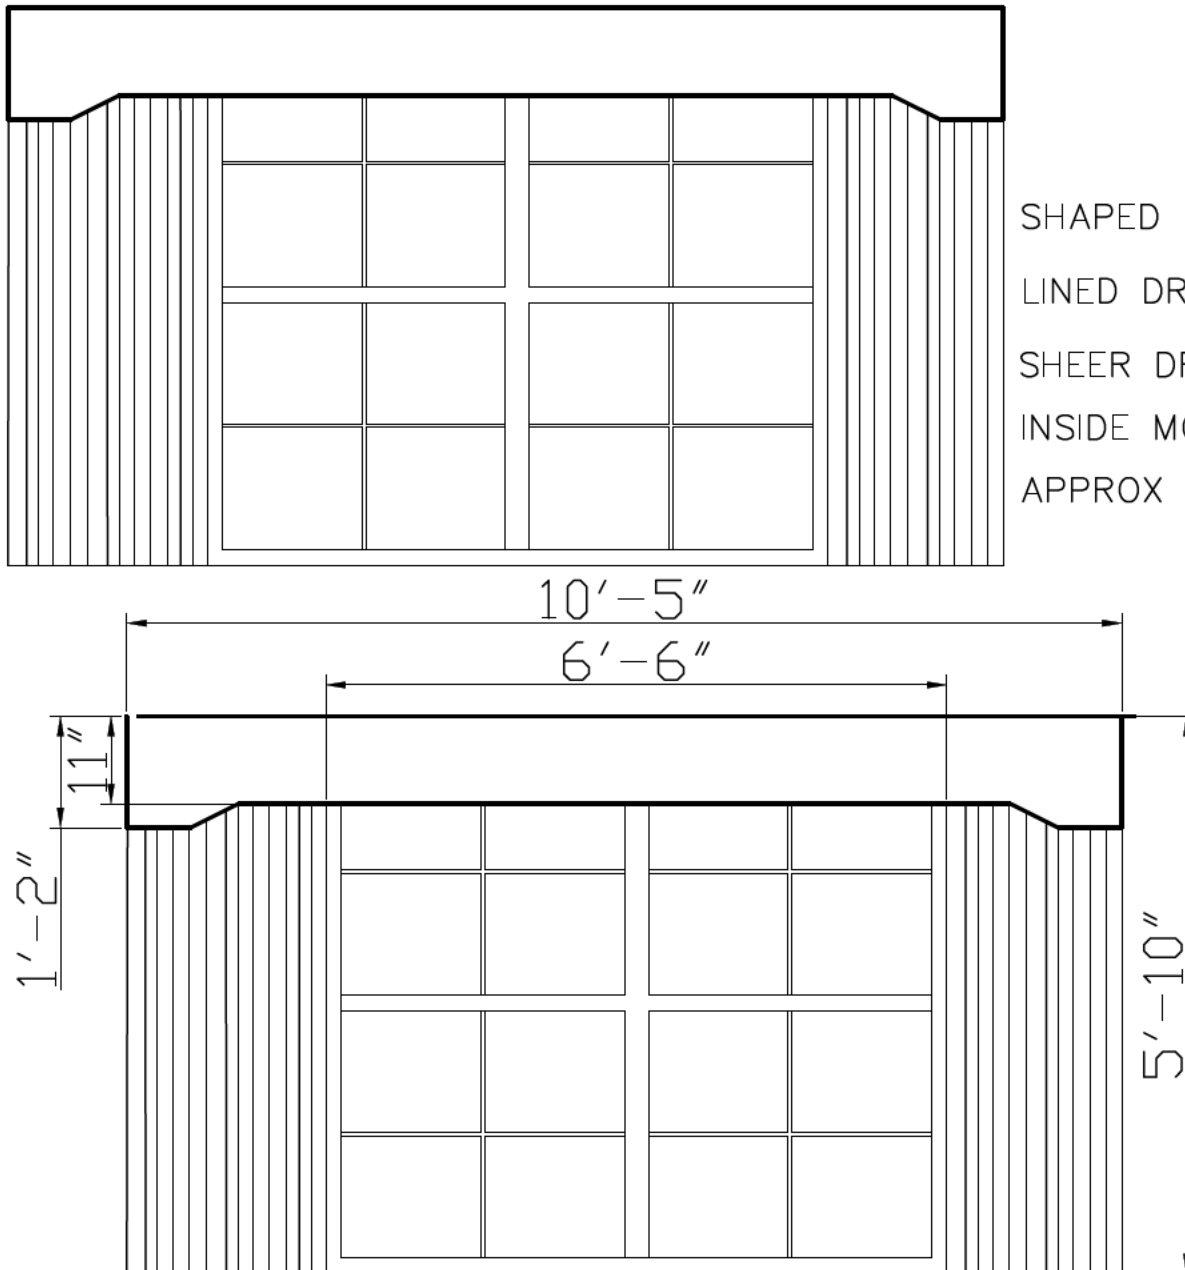

SHEER DRAPERY ON TRAVERSE ROD

INSIDE MOUNT ROLLER SHADE

ROLLER SHADE APPROX 78" W 82: L

DIANE'S OFFICE
QTY 1 WINDOW

SHAPED UPHOLSTERED CORNICE
LINED DRAPERY ON TRAVERSE ROD
SHEER DRAPERY ON TRAVERSE ROD
INSIDE MOUNT ROLLER SHADE
APPROX 78"W 82"L