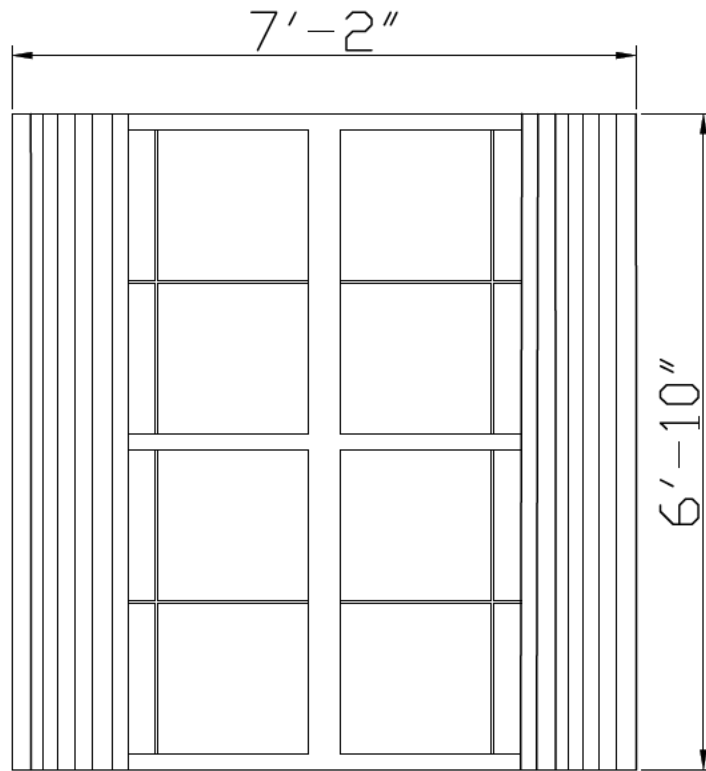

SHEER DRAPERY ON TRAVERSE ROD

INSIDE MOUNT ROLLER SHADE

ROLLER SHADE APPROX 78" W 82: L

DIANE'S OFFICE
QTY 1 WINDOW

SHAPED UPHOLSTERED CORNICE
LINED DRAPERY ON TRAVERSE ROD
SHEER DRAPERY ON TRAVERSE ROD
INSIDE MOUNT ROLLER SHADE
APPROX 78"W 82"L