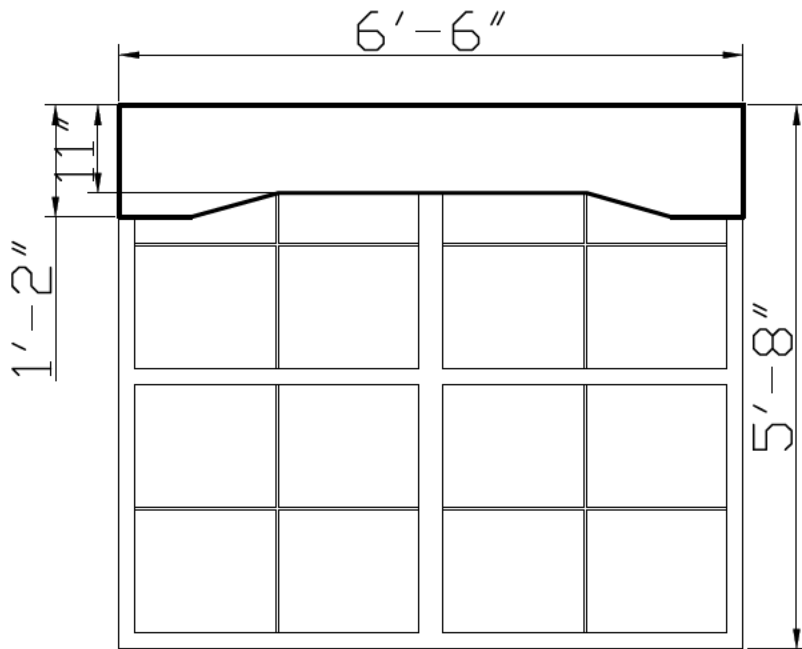

CONFERENCE ROOM
WINDOW B QTY 1

SHAPED UPHOLSTERED CORNICE
LINED DRAPERY ON TRAVERSE ROD
SHEER DRAPERY ON TRAVERSE ROD
INSIDE MOUNT ROLLER SHADE